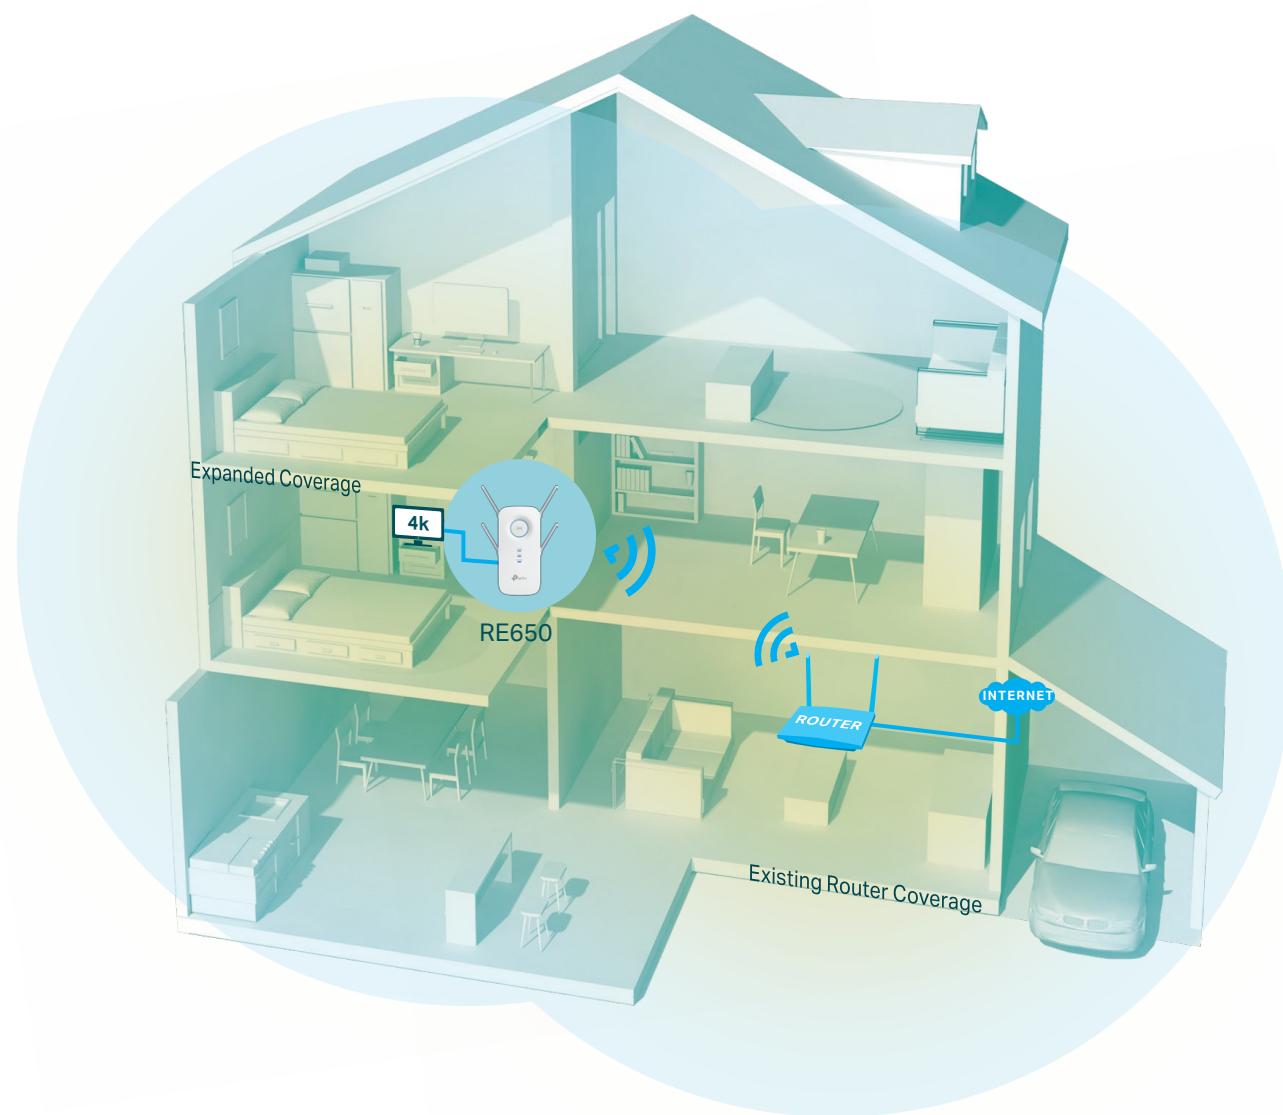

AC2600 MU-MIMO Wi-Fi Range Extender

Works with any Wi-Fi Router[‡]

OneMesh™

RE650

 Wi-Fi
Dead-Zone Killer

 Uninterrupted
Streaming

 4 × 4
MU-MIMO

 Gigabit
Ethernet Port

 Easy Setup
via Tether App

Highlights

Eliminate Wi-Fi Dead Zones with Powerful Wi-Fi

The AC2600 MU-MIMO Wi-Fi Range Extender connects to your router wirelessly, strengthening and expanding its signal into areas it can't reach on its own, achieving speeds of 800 Mbps on the 2.4 GHz band and 1733 Mbps on the 5 GHz band.[†]

Access Point Mode

Create a new Wi-Fi access point to enhance your wired network with Wi-Fi capability.

Easy Setup and Management

Via the WPS button / Tether app / Web UI.

Highlights

More Than A Traditional Wi-Fi Extender

Strong Signal

Weak Signal

Four External Antennas

Establish stronger connections and greater Wi-Fi coverage.

Secure One-touch Connection (WPS)

Instantly connect to the router with the touch of the WPS button.